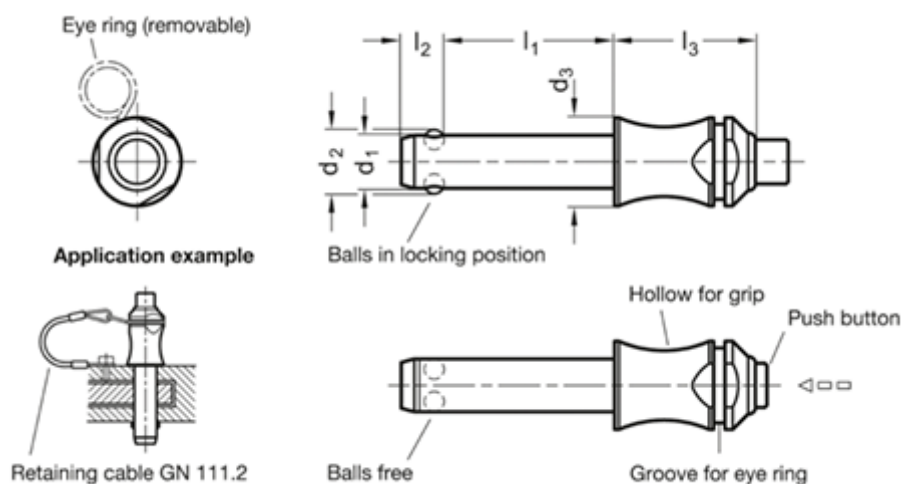

Article number: 20016704
 Description: E+G Ball lock pin
 GN 113.3-16-30

Measures

d1	-0.04/-0.08	= -
d2		= -
d3		= -
l3		= -
l1	+0.6	= -
l2	±1	= -
Load in (N)		= -
Weight in (g)		= -